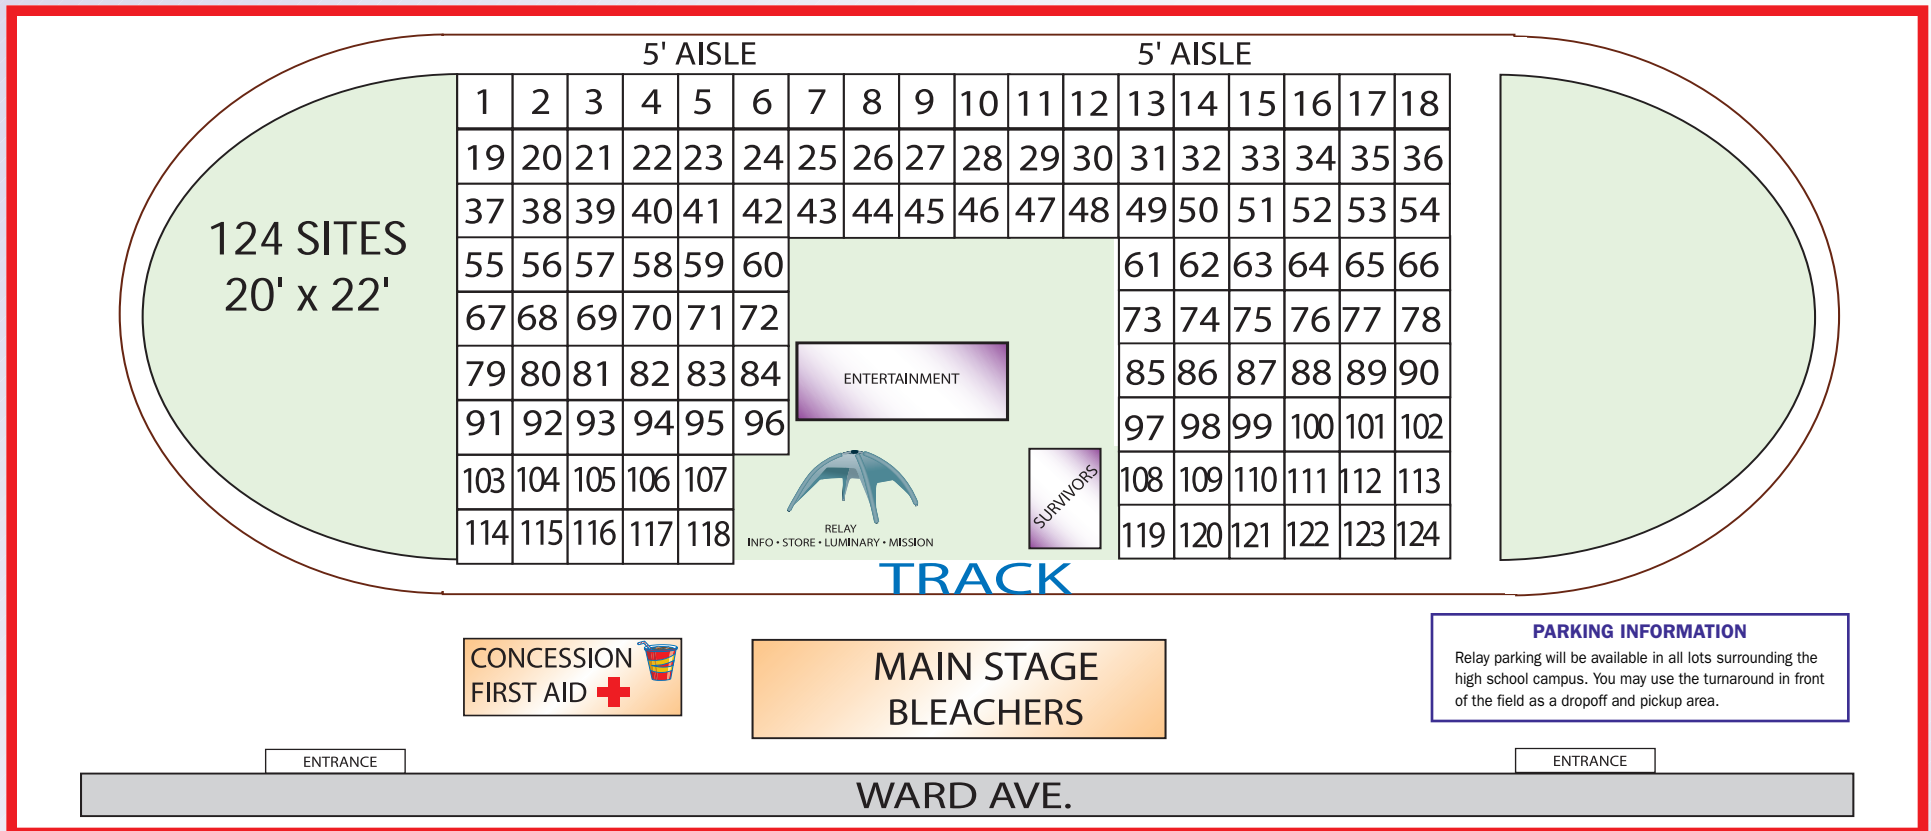

RELAY FOR LIFE 2010

at Westerly High School Track, Westerly, RI

Site#	TEAM NAME
1	Westerly Community Credit Union Team JoJo
2	Westerly Community Credit Union Team JoJo 2
3	Westerly Community Credit Union
4	Zoe's Zoo 1
6	The Purple Pansies
7	Debbie's Angels
8	Rick's Road House
9	Team TJ Maxx
10	Pizza Lady 1
11	Super Steppers
12	Wing and a Prayer
14	Walkin' on Faith 1
15	The Washington Trust Company
16	Lifesavers
17	Cook-ies
18	Tri-State Survivor